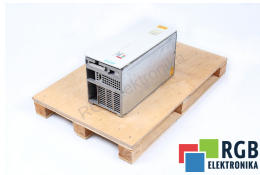

AC DRIVE 6SE7027-2ED20 SIMOVERT VC SIEMENS

Used SIEMENS 6SE7027-2ED20
Tested and cleaned.
24 months guarantee
Dedicated courier
Delivery across Europe even in 15855

TECHNICAL DATA

MANUFACTURER	SIEMENS
MODEL	6SE7027-2ED20
CATEGORY	AC and DC motors
WEIGHT [KG]	36.0
HEIGHT [CM]	36.0
LENGTH [CM]	61.0
WIDTH [CM]	30.0

24/7 SUPPORT AVAILABLE
[+48 71 750 09 78](tel:+48717500978)

WRITE TO US
info@rgbelektronika.pl